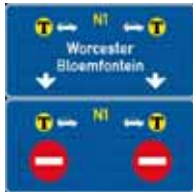

ROAD TRAFFIC SIGNS

(From the 3rd (1999) edition of the SADC Road Traffic Signs Manual)

Guidance Signs

Part 8 of 8 - Variable Message Signs

Sliding Sign

Roller Blind Sign

Rotating Plank Sign

Rotating Disc Sign

Freeway Direction Sign
Changes to No entry
Sign

Slippery Road with
Speed Limit

Speed Limit with
General Warning Sign
for Fog